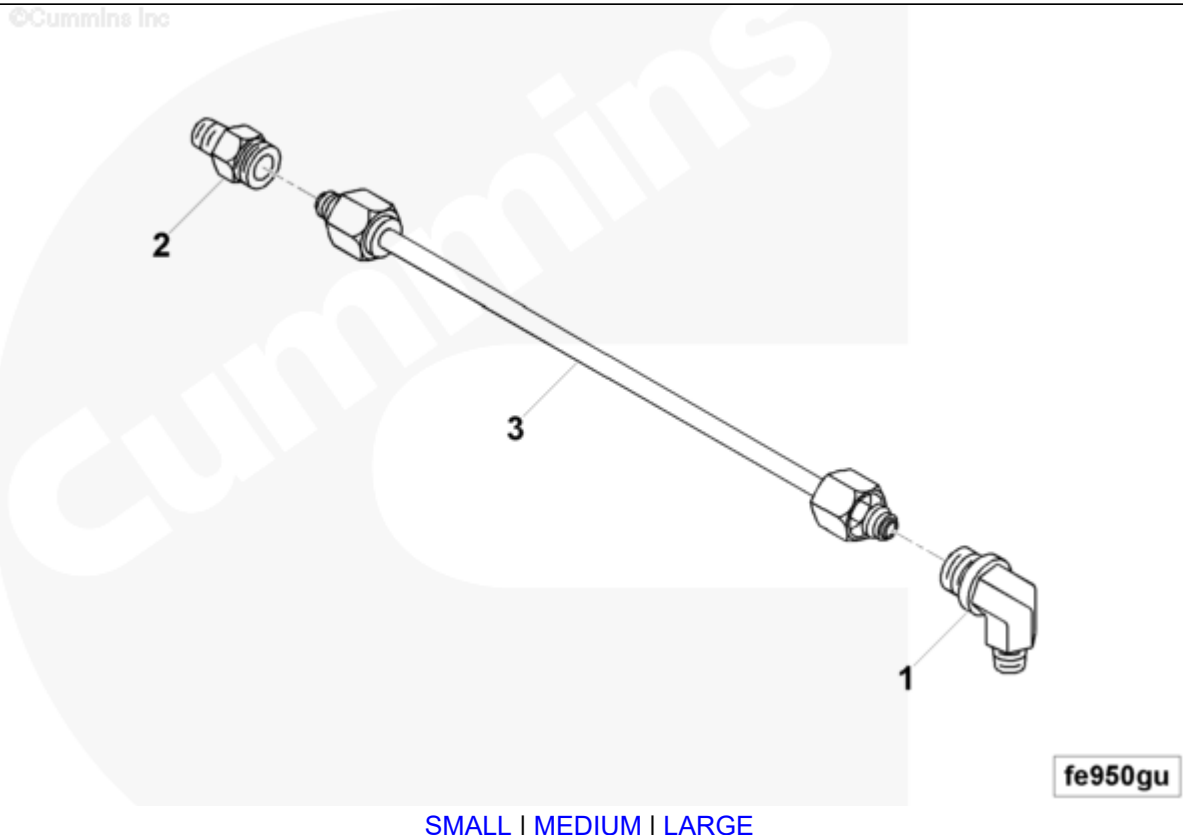

Parts Catalog - Option Detail

Electronic Parts Catalog - Option Detail				
Option	Group	Graphic	Film Card	Date
FE9802-01	05.01.5	fe950gu	T	15-OCT-95
Engines	4B3.9, 6A3.4, 6B5.9, B GAS INTERNATIONAL CM556, B4.5, B4.5 CM2350 B129B, B4.5 CM2350 B146C, B4.5 CM2350 B147B, B4.5 RGT, B4.5S, B5.9 G, B5.9 GAS PLUS CM556, B5.9 LPG, B5.9 LPG PLUS CM556, B6.7 CM2350 B121B, B6.7 CM2350 B135B, B6.7 CM2350 B136C, B6.7 CM2350 B148B, B6.7 G CMOH6.0 B125, B6.7N CM2380 B150B, B6.7S, F3.8 CM2350 F120B, F3.8 CM2350 F128C, F3.8 CM2350 F132B, F3.8 F102, G3.9, G5.9, G5.9 CM558, ISB (CHRYSLER), ISB CM2150, ISB CM2150 E, ISB CM550, ISB CM850, ISB/ISD4.5 CM2150 B119, ISB/ISD4.5 CM2150 SN, ISB/ISD6.7 CM2150 B120, ISB/ISD6.7 CM2150 SN, ISB/ISD6.7 CM2880 B126, ISB3.9 CM2220 B107, ISB4.5 CM2150, ISB5.9G CM2180, ISB6.7 2010 DCX PICKUP, ISB6.7 2013 DCX CHASSIS CAB, ISB6.7 CM2150 SQ, ISB6.7 CM2250, ISB6.7 CM2350 B101, ISB6.7 CM2350 B103, ISB6.7 CM2350 B142, ISB6.7 CM2670 B153B, ISB6.7 G CM2180 B118, ISBE CM2150, ISBE CM800, ISBE2/ISBE3 CM850, ISBE4 CM850, ISD4.5 CM2150, ISD6.7 CM2880 D101, ISF2.8 CM2220, ISF2.8 CM2220 AN, ISF2.8 CM2220 EC, ISF2.8 CM2220 ECF2, ISF2.8 CM2220 F101, ISF2.8 CM2220 F117, ISF2.8 CM2220 F122, ISF2.8 CM2220 F126, ISF2.8 CM2220 F129, ISF2.8 CM2220 IAN, ISF3.8 CM2220, ISF3.8 CM2220 AN, ISF3.8 CM2220 F103, ISF3.8 CM2220 F110, ISF3.8 CM2220 F116, ISF3.8 CM2220 F134B, ISF3.8 CM2220 IAN, ISF3.8 CM2350 F109, ISF4.5 CM2220 F123, ISG11 CM2880 G106, ISG11 CM2880 G108, ISG12 CM2880 G107, ISG12 CM2880 G109, ISG12 G CMOH6.0 G111, QSB3.9 30 CM550, QSB3.9 CM2880 B138, QSB4.5 30 CM550, QSB4.5 CM2150 B108, QSB4.5 CM2250 B131, QSB4.5 CM2250 EC, QSB4.5 CM2350 B106, QSB4.5 CM2350 B122			